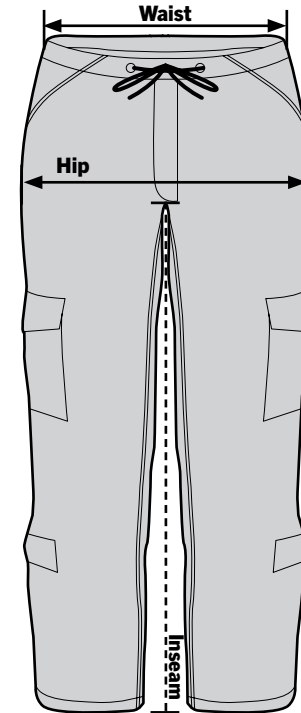

ROTHCO CLOTHING SIZE CHART

Women's Paratrooper Fatigue Pants

| Size | Waist (Inches) | Hip (Inches) | Inseam (Inches) |
|------|----------------|--------------|-----------------|
| XXS | 31.00 | 41.00 | 30.50 |
| XS | 33.00 | 43.00 | 31.00 |
| S | 35.00 | 45.00 | 31.50 |
| M | 36.00 | 46.00 | 32.00 |
| L | 38.00 | 48.00 | 32.00 |
| XL | 40.00 | 50.00 | 32.50 |
| 2XL | 42.00 | 52.00 | 32.50 |
| 3XL | 44.00 | 54.00 | 32.50 |

How to Measure: Measure horizontally from end to end around the waistband for the waist. For the hip width, measure horizontally from the low point of one slash pocket to the other. The inseam length can be found by measuring from the crotch down the end of the fatigue pants.

Use the chart to find your measurement.