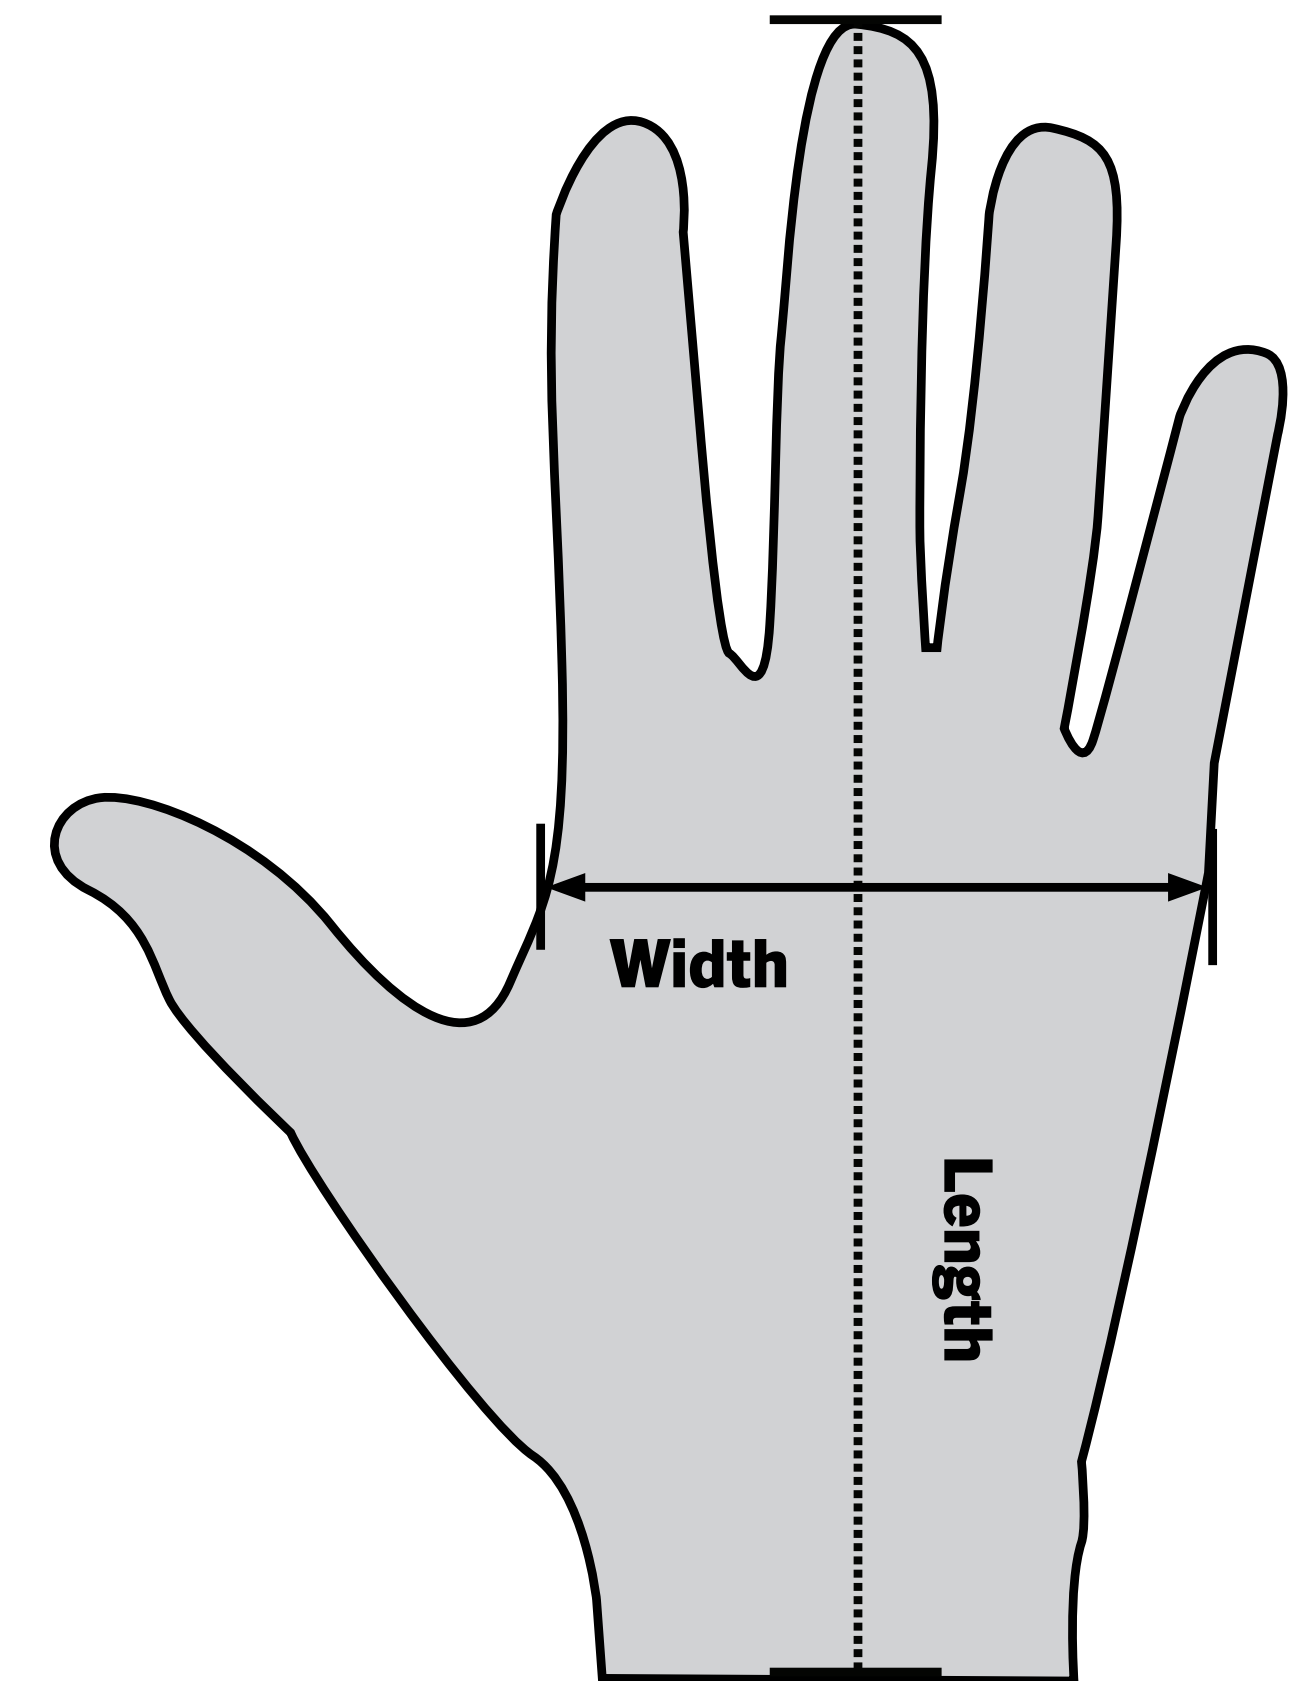

# ROTHCO CLOTHING SIZE CHART

## Parade Gloves

Size	Length (Inches)	Width (Inches)
XS	7.87	3.15
S	8.27	3.23
M	8.66	3.35
L	9.06	3.62
XL	9.84	3.74
2XL	10.24	4.25

**How to Measure:** Measure from the tip of your middle finger to the top of the wrist for the length. The width can be found by measuring from end-to-end above your palm. Use the chart to find your measurement.