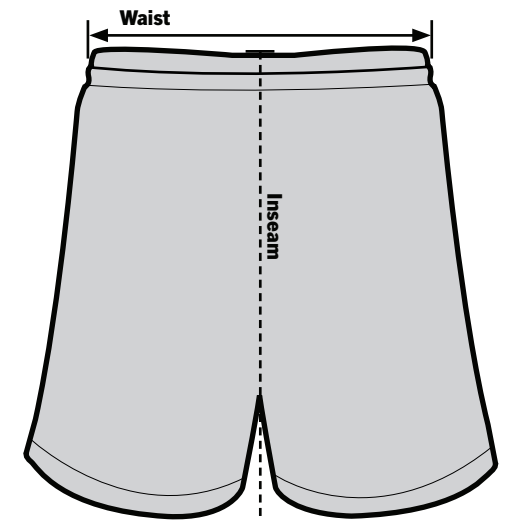

# ROTHCO CLOTHING SIZE CHART

## P/T SHORTS - BLACK / GOLD

Size	Waist Relax (Inches)	Regular Inseam (Inches)
S	12.99	4.92
M	14.57	5.12
L	16.14	5.31
XL	17.72	5.51
2XL	19.29	5.71
3XL	20.87	5.91

**How to Measure:** Measure horizontally from end to end around the waistband for the waist. The inseam length can be found by measuring from the crotch down to the end of the P/T Shorts.

*Use the chart to find your measurement*