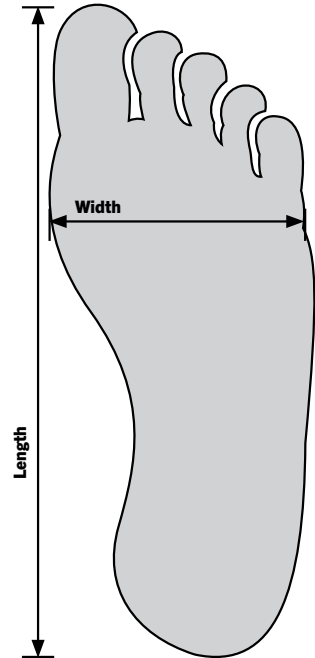

ROTHCO FOOTWEAR SIZE CHART

Forced Entry 8" Waterproof Tactical Boot

Item #5052

US Men Shoe Size	Length (IN)	Length (CM)	Width (IN)	Width (CM)
3	9.02	22.90	3.11	7.90
4	9.29	23.60	3.15	8.00
5	9.83	24.97	3.27	8.30
6	10.09	25.63	3.35	8.50
7	10.35	26.30	3.39	8.60
8	10.88	27.63	3.50	8.90
9	11.14	28.30	3.58	9.10
10	11.54	29.30	3.62	9.20
11	11.80	29.97	3.70	9.40
12	11.93	30.30	3.74	9.50
13	12.19	30.97	3.82	9.70
14	12.28	31.20	3.84	9.77
15	12.83	32.60	3.96	10.07

How to Measure: To find your measurement at home, closely trace your entire foot on a piece of paper and measure the drawing from heel to toe.

Use the chart to find your measurement.