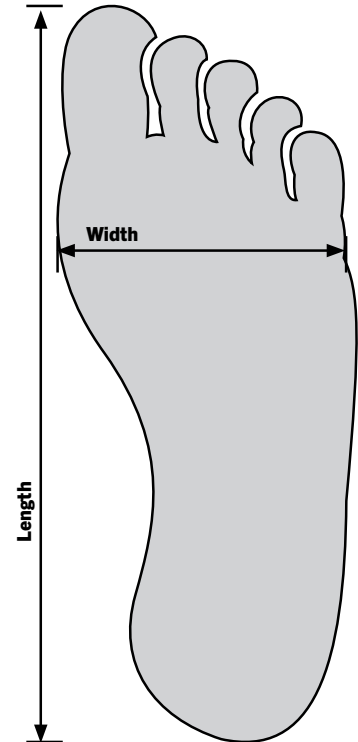

# ROTHCO FOOTWEAR SIZE CHART

## Forced Entry 6" Security Boot

#5054

US Men Shoe Size	Length (IN)	Length (CM)	Width (IN)	Width (CM)
4	9.48	24.07	3.27	8.30
4.5	9.64	24.49	3.31	8.40
5	9.81	24.92	3.35	8.50
5.5	9.98	25.34	3.39	8.60
6	10.14	25.76	3.43	8.70
6.5	10.31	26.19	3.46	8.80
7	10.48	26.61	3.50	8.90
7.5	10.64	27.03	3.54	9
8	10.81	27.45	3.58	9.10
8.5	10.98	27.88	3.62	9.20
9	11.14	28.30	3.66	9.30
9.5	11.31	28.73	3.70	9.40
10	11.47	29.15	3.74	9.50
10.5	11.64	29.57	3.78	9.60
11	11.81	29.99	3.82	9.70
12	12.14	30.84	3.90	9.90
13	12.47	31.68	3.98	10.10
14	12.81	32.53	4.06	10.30
15	13.14	33.38	4.13	10.50

**How to Measure:** To find your measurement at home, closely trace your entire foot on a piece of paper and measure the drawing from heel to toe.

*Use the chart to find your measurement.*