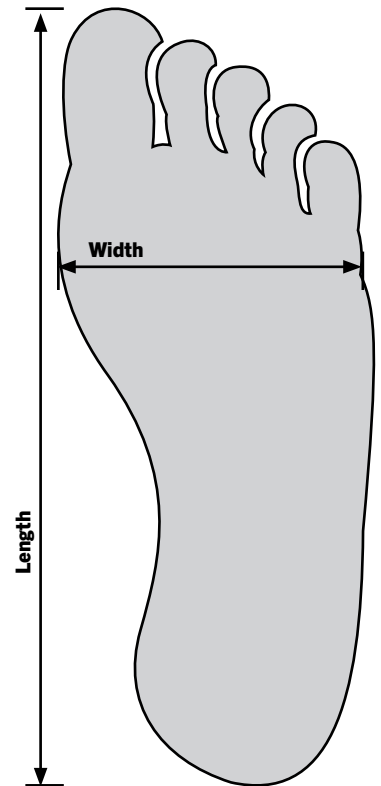

ROTHCO FOOTWEAR SIZE CHART

G.I. Type Combat Boot

Item #5057

US Men Shoe Size	Length (IN)	Length (CM)	Width (IN)	Width (CM)
3	8.98	22.80	3.31	8.40
4	9.33	23.70	3.39	8.60
5	9.65	24.50	3.46	8.80
6	10.00	25.40	3.54	9.00
7	10.31	26.20	3.62	9.20
8	10.67	27.10	3.70	9.40
9	10.98	27.90	3.78	9.60
10	11.34	28.80	3.86	9.80
11	11.65	29.60	3.94	10.00
12	12.01	30.50	4.02	10.20
13	12.32	31.30	4.09	10.40
14	12.68	32.20	4.17	10.60

How to Measure: To find your measurement at home, closely trace your entire foot on a piece of paper and measure the drawing from heel to toe.

Use the chart to find your measurement.