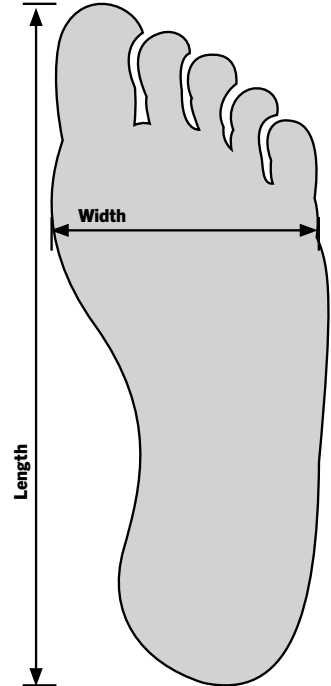

# ROTHCO FOOTWEAR SIZE CHART

## Cold Weather 8" Hiking Boots

Item #5059

US Men Shoe Size	Length (IN)	Length (CM)	Width (IN)	Width (CM)
5	10.12	25.70	3.74	9.50
6	10.47	26.60	3.78	9.60
7	10.79	27.40	3.86	9.80
8	11.10	28.20	3.94	10.00
9	11.46	29.10	4.02	10.20
10	11.81	30.00	4.17	10.60
11	12.13	30.80	4.25	10.80
12	12.44	31.60	4.29	10.90
13	12.80	32.50	4.37	11.10
14	13.11	33.30	4.41	11.20

**How to Measure:** To find your measurement at home, closely trace your entire foot on a piece of paper and measure the drawing from heel to toe.

*Use the chart to find your measurement.*