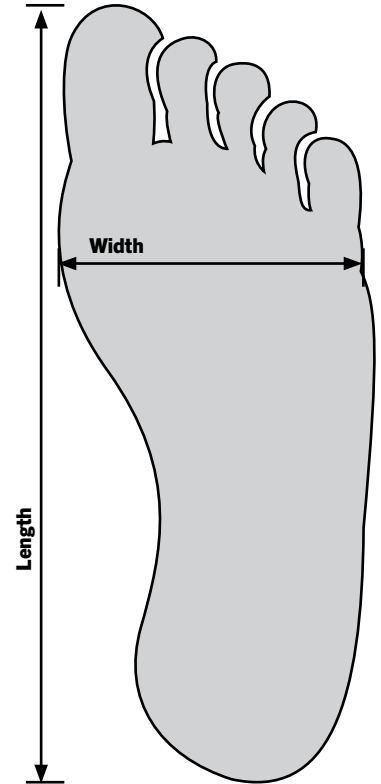

# ROTHCO FOOTWEAR SIZE CHART

## Forced Entry 8" Tactical Boot With Side Zipper & Composite Toe

Item #5063

US Men Shoe Size	Length (IN)	Length (CM)	Width (IN)	Width (CM)
5	9.61	24.40	3.29	8.35
5.5	9.76	24.79	3.29	8.35
6	9.88	25.10	3.35	8.50
6.5	10.03	25.47	3.41	8.65
7	10.16	25.80	3.41	8.65
7.5	10.42	26.47	3.46	8.80
8	10.67	27.10	3.52	8.95
8.5	10.81	27.47	3.52	8.95
9	10.94	27.80	3.58	9.10
9.5	11.21	28.47	3.64	9.25
10	11.18	28.40	3.64	9.25
10.5	11.47	29.13	3.70	9.40
11	11.46	29.10	3.70	9.40
12	11.73	29.80	3.76	9.55
13	11.97	30.40	3.82	9.70
14	12.36	31.40	3.90	9.90
15	12.64	32.10	3.96	10.07

**How to Measure:** To find your measurement at home, closely trace your entire foot on a piece of paper and measure the drawing from heel to toe.  
*Use the chart to find your measurement.*