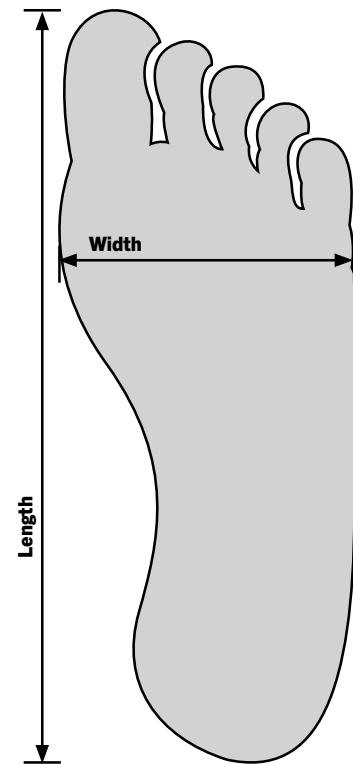

ROTHCO FOOTWEAR SIZE CHART

Forced Entry 8" Security Boot

#5064

US Men Shoe Size	Length (IN)	Length (CM)	Width (IN)	Width (CM)
4	9.51	24.15	3.27	8.30
4.5	9.66	24.54	3.31	8.40
5	9.83	24.96	3.35	8.50
5.5	10	25.39	3.39	8.60
6	10.16	25.81	3.43	8.70
6.5	10.33	26.23	3.46	8.80
7	10.49	26.65	3.50	8.90
7.5	10.66	27.08	3.54	9.00
8	10.83	27.5	3.58	9.10
8.5	11.02	27.98	3.62	9.20
9	11.16	28.35	3.66	9.30
9.5	11.33	28.77	3.70	9.40
10	11.49	29.19	3.74	9.50
10.5	11.66	29.62	3.78	9.60
11	11.83	30.04	3.82	9.70
11.5	11.99	30.46	3.86	9.80
12	12.16	30.88	3.90	9.90
13	12.49	31.73	3.98	10.10
14	12.83	32.58	4.06	10.30
15	13.16	33.42	4.13	10.50

How to Measure: To find your measurement at home, closely trace your entire foot on a piece of paper and measure the drawing from heel to toe. Use the chart to find your measurement.