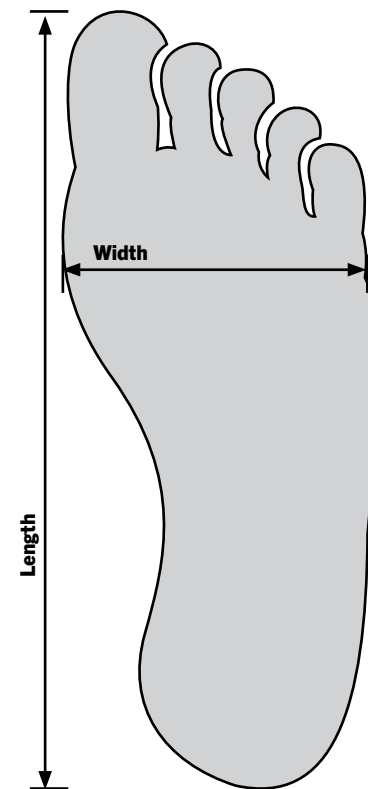

ROTHCO FOOTWEAR SIZE CHART

Forced Entry Black 6" Waterproof Tactical Boot

Item #5087

US Men Shoe Size	Length (IN)	Length (CM)	Width (IN)	Width (CM)
3	9.02	22.90	3.11	7.90
4	9.29	23.60	3.15	8.00
5	9.83	24.97	3.27	8.30
6	10.09	25.63	3.35	8.50
7	10.35	26.30	3.39	8.60
8	10.88	27.63	3.50	8.90
9	11.14	28.30	3.58	9.10
10	11.54	29.30	3.62	9.20
11	11.80	29.97	3.70	9.40
12	11.93	30.30	3.74	9.50
13	12.19	30.97	3.82	9.70
14	12.72	32.30	3.85	9.77
15	12.85	32.63	3.96	10.07

How to Measure: To find your measurement at home, closely trace your entire foot on a piece of paper and measure the drawing from heel to toe.

Use the chart to find your measurement.