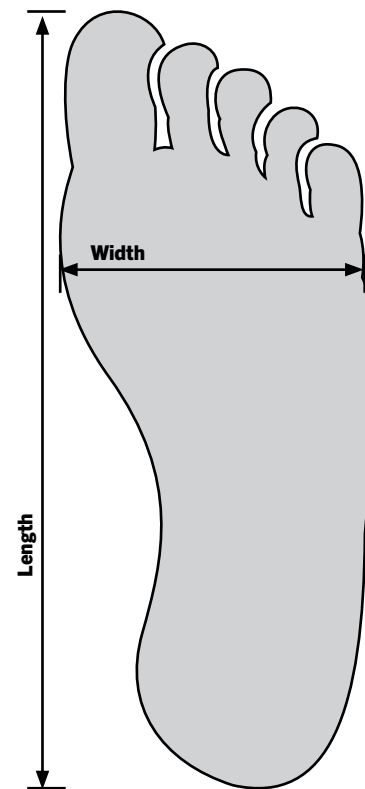

ROTHCO FOOTWEAR SIZE CHART

Uniform Oxford Work Sole

Item #5250

US Men Shoe Size	Length (IN)	Length (CM)	Width (IN)	Width (CM)
5	9.85	25.02	3.31	8.40
5.5	10.02	25.44	3.35	8.50
6	10.18	25.86	3.39	8.60
6.5	10.35	26.29	3.43	8.70
7	10.52	26.71	3.46	8.80
7.5	10.68	27.13	3.50	8.90
8	10.85	27.55	3.54	9.00
8.5	11.02	27.98	3.58	9.10
9	11.18	28.40	3.62	9.20
9.5	11.35	28.82	3.66	9.30
10	11.52	29.25	3.70	9.40
10.5	11.68	29.67	3.74	9.50
11	11.85	30.09	3.78	9.60
11.5	12.02	30.52	3.82	9.70
12	12.18	30.94	3.86	9.80
13	12.51	31.78	3.94	10.00

How to Measure: To find your measurement at home, closely trace your entire foot on a piece of paper and measure the drawing from heel to toe.

Use the chart to find your measurement.