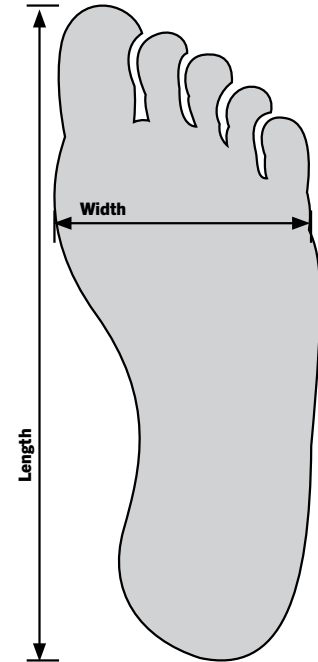

ROTHCO FOOTWEAR SIZE CHART

AR 670-1 Coyote Forced Entry Tactical Boot

#5361

US Men Shoe Size	Length (IN)	Length (CM)	Width (IN)	Width (CM)
3	9.06	23.00	3.21	8.15
4	9.32	23.67	3.27	8.30
5	9.58	24.33	3.33	8.45
6	9.84	25.00	3.39	8.60
7	10.37	26.33	3.44	8.75
8	10.63	27.00	3.56	9.05
9	10.89	27.67	3.62	9.20
10	11.15	28.33	3.68	9.35
11	11.68	29.67	3.74	9.50
12	11.94	30.34	3.80	9.65
13	12.08	30.69	3.86	9.80
14	12.60	32.00	4.02	10.20
15	12.87	32.70	4.07	10.35

How to Measure: To find your measurement at home, closely trace your entire foot on a piece of paper and measure the drawing from heel to toe.

Use the chart to find your measurement.