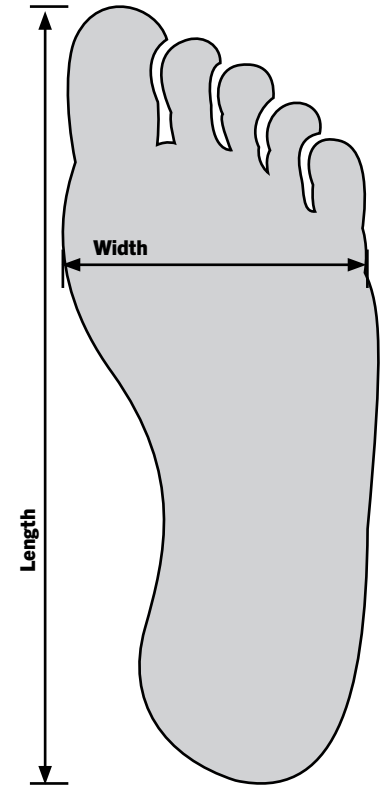

ROTHCO FOOTWEAR SIZE CHART

Forced Entry 6" Composite Toe Tactical Boot

Item #5584

US Men Shoe Size	Length (IN)	Length (CM)	Width (IN)	Width (CM)
4	9.51	24.15	3.27	8.30
4.5	9.66	24.54	3.31	8.40
5	9.83	24.96	3.35	8.50
5.5	10.00	25.39	3.39	8.60
6	10.16	25.81	3.43	8.70
6.5	10.33	26.23	3.46	8.80
7	10.49	26.65	3.50	8.90
7.5	10.66	27.08	3.54	9.00
8	10.83	27.50	3.58	9.10
8.5	11.02	27.98	3.62	9.20
9	11.16	28.35	3.66	9.30
9.5	11.33	28.77	3.70	9.40
10	11.49	29.19	3.74	9.50
10.5	11.66	29.62	3.78	9.60
11	11.83	30.04	3.82	9.70
11.5	11.99	30.46	3.86	9.80
12	12.16	30.88	3.90	9.90
13	12.49	31.73	3.98	10.10
14	12.83	32.58	4.06	10.30
15	13.16	33.42	4.13	10.50

How to Measure: To find your measurement at home, closely trace your entire foot on a piece of paper and measure the drawing from heel to toe.

Use the chart to find your measurement.