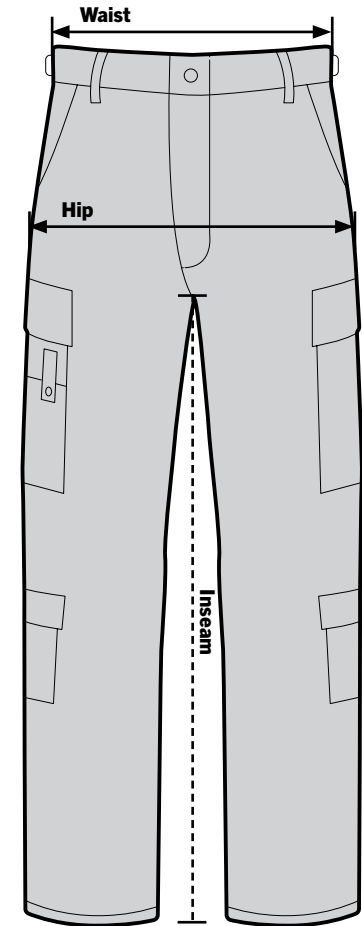

# ROTHCO CLOTHING SIZE CHART

## EMT Pants

Size	Waist (Inches)	Hip (Inches)	Short Inseam (Inches)	Regular Inseam (Inches)	Long Inseam (Inches)
XS	28.00	37.50	30.50	32.50	35.50
S	32.00	40.00	30.50	32.50	35.50
M	35.00	41.00	30.50	32.50	35.50
L	40.00	46.50	30.50	32.50	35.50
XL	44.00	47.50	30.50	32.50	35.50
2XL	47.00	49.50	30.50	32.50	35.50
3XL	51.00	53.00	30.50	32.50	35.50
4XL	59.00	65.00	30.50	32.50	35.50
5XL	62.00	68.00	30.50	32.50	35.50
6XL	65.00	71.00	30.50	32.50	35.50

**How to Measure:** Measure horizontally from end to end where the belt loops are for the waist. For the hip width, measure horizontally from the bottom of one slash pocket to the other. The inseam length can be found by measuring from the crotch down to the end of the EMT pants.

*Use the chart to find your measurement*