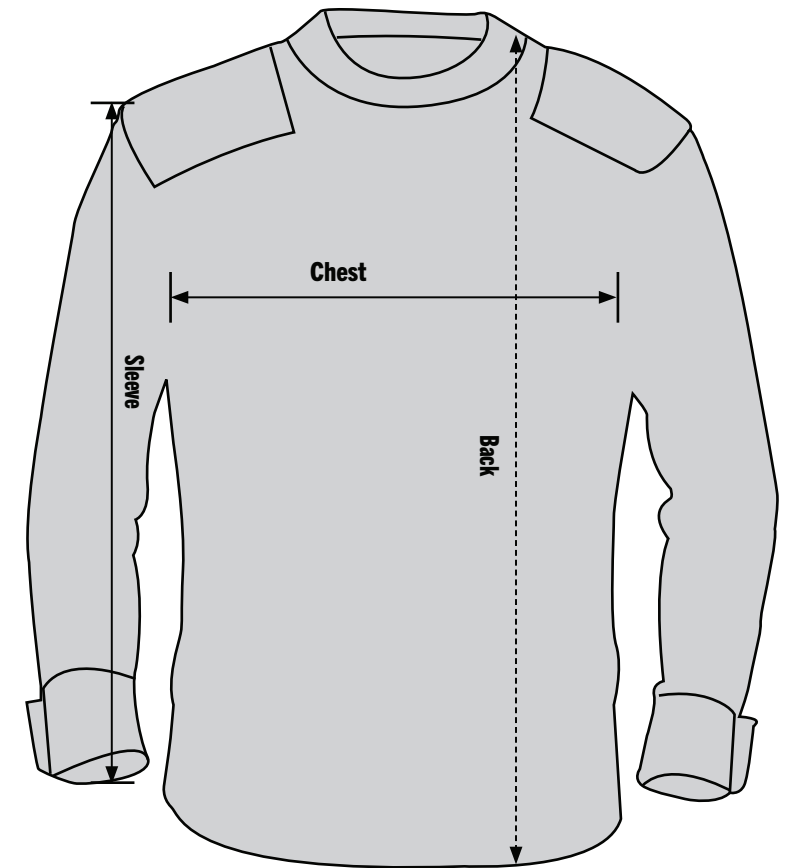

ROTHCO CLOTHING SIZE CHART

Acrylic Commando Crew Neck Sweaters

Size	Chest Width (Inches)	Sleeve Length (Inches)	Back (Inches)
XS	16.75	24.00	24.75
S	17.25	25.00	25.00
M	18.00	26.00	27.00
L	19.00	26.50	28.00
XL	19.50	27.00	28.00
2XL	20.00	27.50	28.50
3XL	20.75	28.00	28.50
4XL	21.25	28.50	29.00
5XL	21.75	29.00	29.50

How to Measure: Measure from the high point of the shoulder to the bottom edge of the shirt to find the back length. For the sleeve length, measure from the shoulder point to the end of the cuff. The chest width can be found by measuring from armpit to armpit.