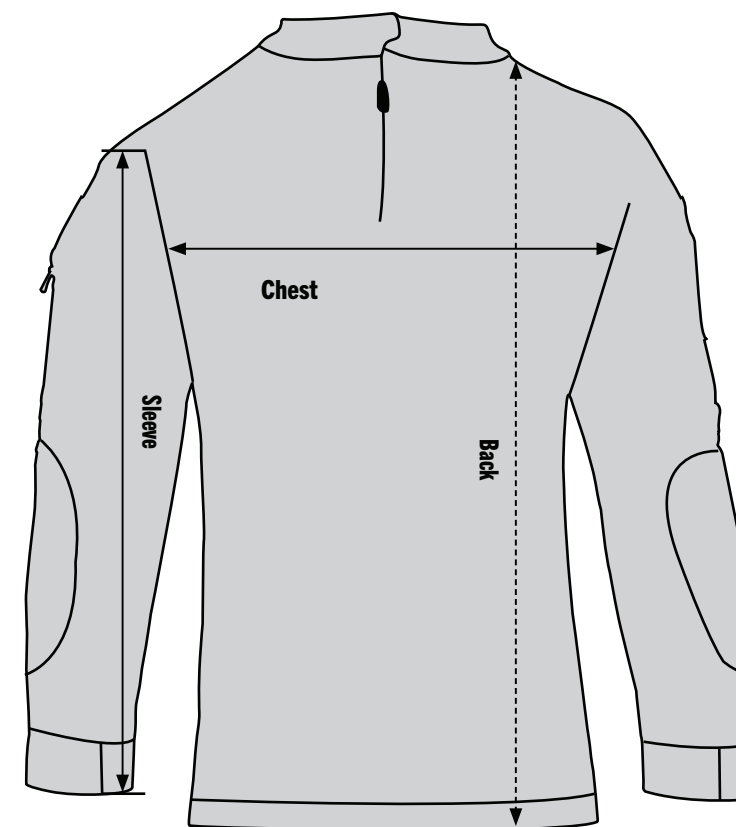

ROTHCO CLOTHING SIZE CHART

1/4 Zip Combat Shirt

Size	Chest Width (Inches)	Sleeve Length (Inches)	Back (Inches)
XS	17.00	28.00	27.00
S	19.00	29.00	28.00
M	21.00	30.00	29.00
L	23.00	31.00	30.00
XL	25.00	32.00	31.00
2XL	27.00	33.00	32.00
3XL	29.00	34.00	33.00

How to Measure: Measure from the high point of the shoulder to the bottom edge of the shirt to find the back length. For the sleeve length, measure from the shoulder point to the end of the cuff. The chest width can be found by measuring from armpit to armpit.