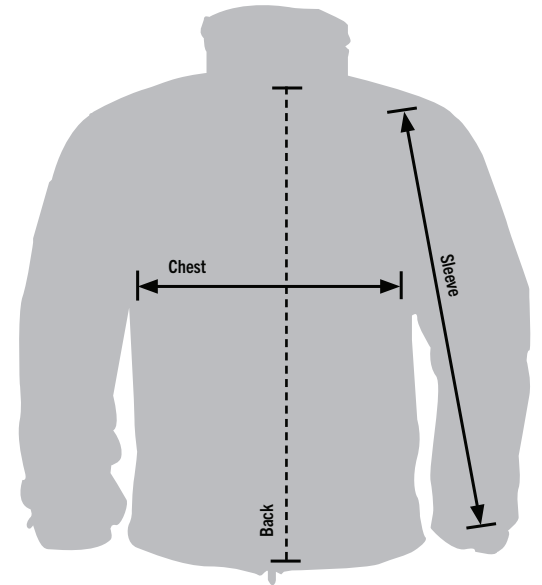

ROTHCO OUTERWEAR SIZE CHART

Special Ops Tactical Soft Shell Jacket

Size	Chest Width (IN)	Sleeve Length (IN)	Back Length (IN)
XS	21.25	24.80	27.17
S	22.44	25.60	27.95
M	23.62	26.38	28.74
L	24.81	27.17	29.53
XL	25.99	27.95	30.32
2XL	27.17	28.67	31.10
3XL	28.35	29.53	31.89
4XL	29.53	30.32	32.38
5XL	30.71	31.10	32.68
6XL	31.89	31.89	33.07
7XL	33.07	32.68	33.46
8XL	34.25	33.46	33.86

How to Measure: Measure from armpit to armpit to find the chest width. For the sleeve length, measure from the shoulder point to the end of the cuff. The back length can be found by measuring from the high point shoulder to the bottom edge of the jacket.

Use the chart to find your measurement.