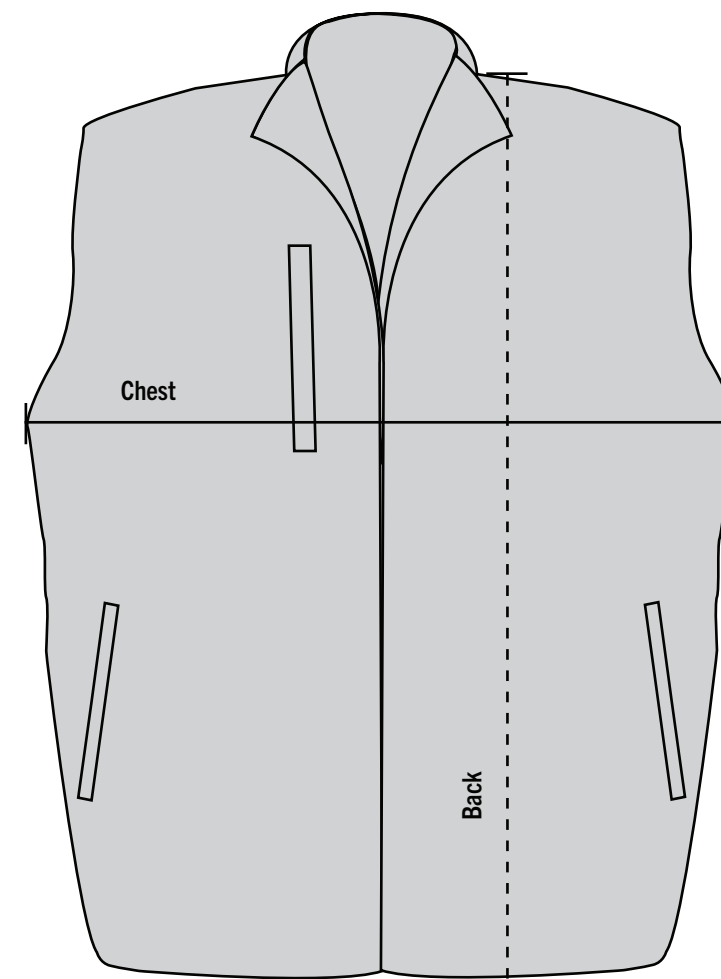

ROTHCO CLOTHING SIZE CHART

Undercover Travel Vest

Size	Chest Width (Inches)	Back (Inches)
S	44.88	24.61
M	48.03	25.79
L	51.18	26.97
XL	54.33	28.15
2XL	57.48	29.33
3XL	60.63	29.72
4XL	63.78	30.12

How to Measure: Measure from armpit to armpit to find the chest measurement. The back length can be found by measuring from the high point of the shoulder to the bottom edge of the vest.